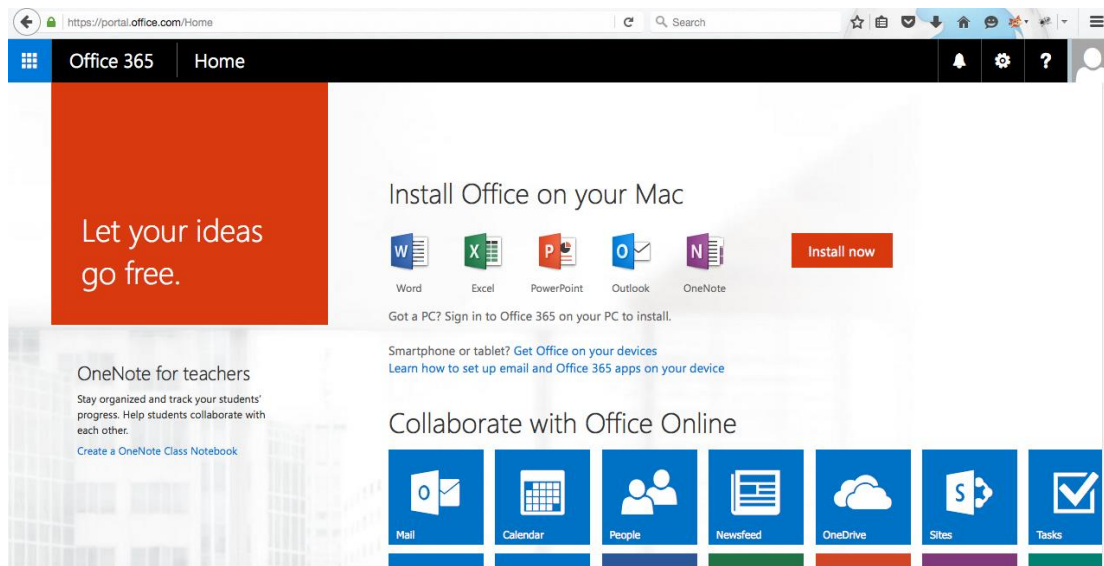

Homepage Office 365

Untuk menginstall seluruh program Office yang tersedia pada komputer Anda, pilih **Install now**. Tersedia pula pilihan untuk berkolaborasi menggunakan Office Online. Bila Anda memilih untuk menginstall Office pada komputer Anda, Anda akan diminta untuk mendownload file installer Office 365 (Untuk OS Windows, file akan didownload dalam format .exe).